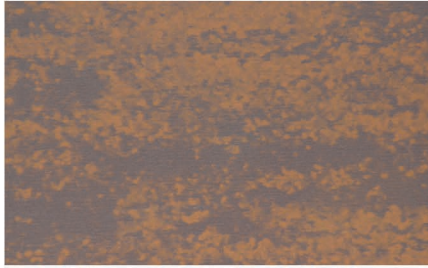

Corten AZP Raw®