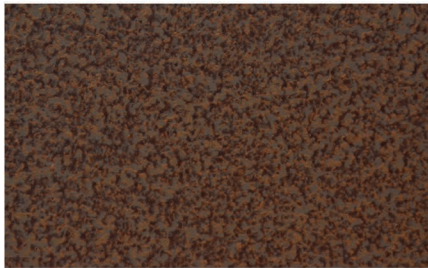

# Painted Rusted Roofing

- Painted panels that replicate the look of a real rusted roof.
- The appearance of a weathered roof, but without the rust stains.
- These stunning paint prints are available in 6 different colors and have a standard paint warranty.
- You really need to see these colors/finishes up close to appreciate the beauty of the paint.
- Free Color Chips. Visit [Paintedrustreroofing.com](http://Paintedrustreroofing.com) to request these.

## Streaked Rust®

## Weathered Metallic®

These color samples are as close as possible to actual colors offered within the limits of color reproduction.