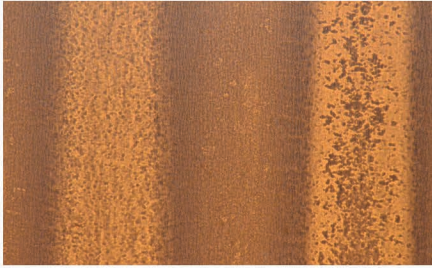

Painted Rusted Roofing

- Painted panels that replicate the look of a real rusted roof.
- The appearance of a weathered roof, but without the rust stains.
- These stunning paint prints are available in 6 different colors and have a standard paint warranty.
- You really need to see these colors/finishes up close to appreciate the beauty of the paint.
- Free Color Chips. Visit Paintedrustreroofing.com to request these.

Western States Metal Roofing

901 W. Watkins St.
Phoenix, AZ 85007
Ph: 855-4-CORTEN [855-426-7836]
Sales@Paintedrustreroofing.com
Paintedrustreroofing.com

Streaked Rust®