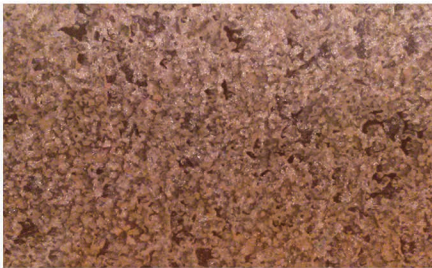

Antique Rustic®