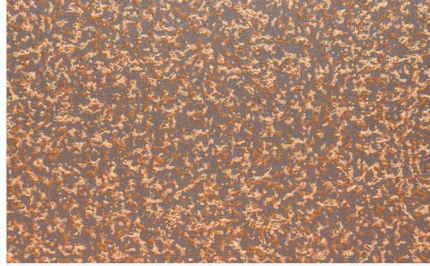

Pre-Painted Metal That Looks Like Patina'd Copper

- HUGE COST SAVINGS when compared to real copper.
- A stunning paint finish that is both durable and stunning to look at.
- Four colors that replicate the look of a copper roof.
- You really need to see these colors/finishes up close to appreciate the beauty of the paint.
- Free Color Chips. Visit Paintedtrustedroofing.com to request these.

Western States Metal Roofing

901 W. Watkins St.
Phoenix, AZ 85007
Ph: 855-4-CORTEN [855-426-7836]
Sales@Paintedtrustedroofing.com
Paintedtrustedroofing.com

Aged Copper

Weathered Metallic®

Copper Penny • 7/8" Corrugated

Weathered Copper

Copper Penny

These color samples are as close as possible to actual colors offered within the limits of color reproduction.

Weathered Metallic • 7/8" Corrugated

Available Panel Profiles

Coil and Flat Sheets

7/8" Corrugated

PBR Panel

Western Rib

Standing Seam

Flush Wall/Soffit Panel

- Shipped Inexpensively and Immediately
- Route Trucks servicing all of the US and Canada

Performance Qualities

Substrate: Galvalume® AZ50