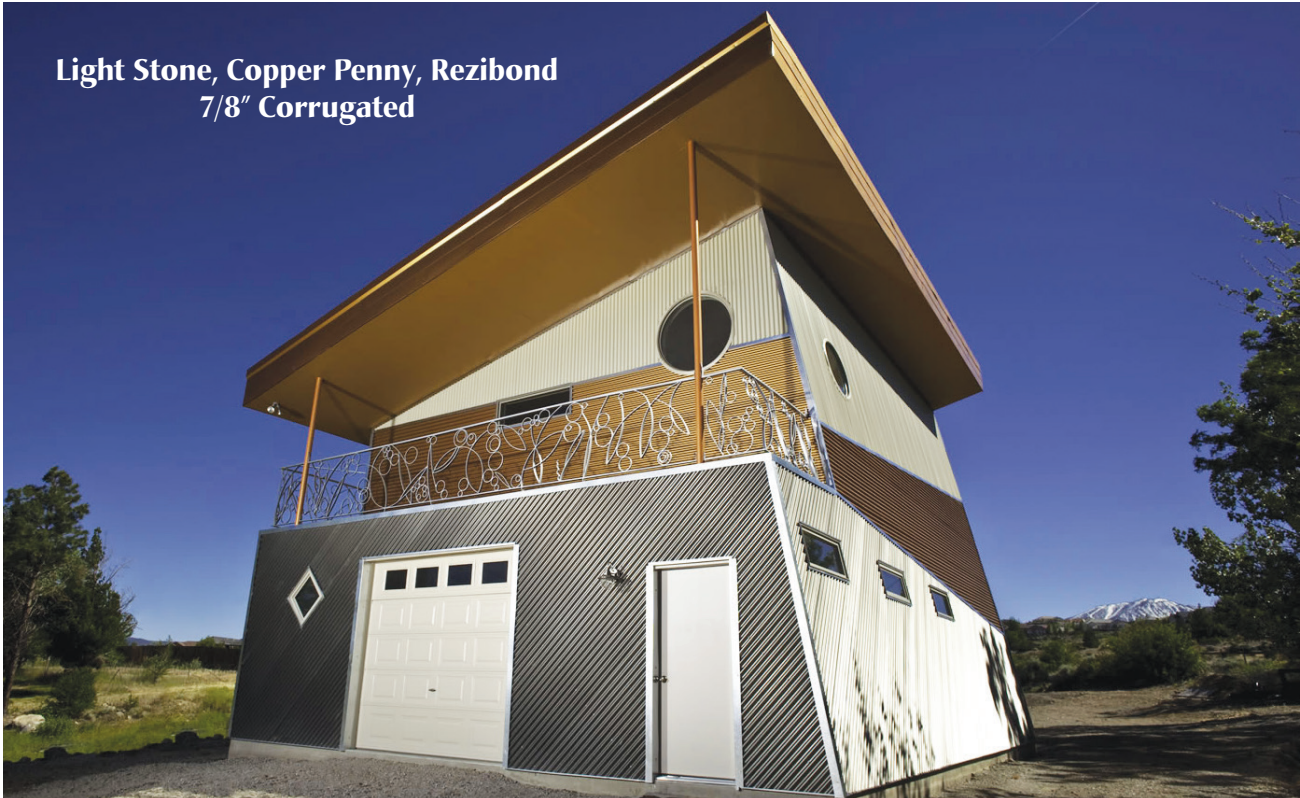

Aged Copper • 7/8" Corrugated

Performance Qualities

Substrate: Galvalume® AZ50

Thickness: 24 Gauge

Finish: Cool-Tech 500-WT (Kynar 500®/Hylar 5000®)

Warranty: 25-40 Year Limited Paint Warranty.

Sample warranty available upon request.

Western States Metal Roofing

901 W. Watkins St.

Phoenix, AZ 85007

Ph: 855-4-CORTEN [855-426-7836]

Sales@paintedrustedroofing.com

Paintedrustedroofing.com

**Light Stone, Copper Penny, Rezibond
7/8" Corrugated**