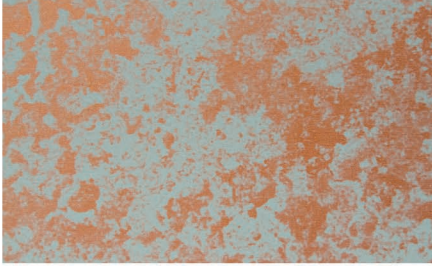

Pre-Painted Metal That Looks Like Patina'd Copper

- HUGE COST SAVINGS when compared to real copper.
- A stunning paint finish that is both durable and stunning to look at.
- Four colors that replicate the look of a copper roof.
- You really need to see these colors/finishes up close to appreciate the beauty of the paint.
- Free Color Chips. Visit Paintedtrustedroofing.com to request these.

Western States Metal Roofing

901 W. Watkins St.
Phoenix, AZ 85007
Ph: 855-4-CORTEN [855-426-7836]
Sales@Paintedtrustedroofing.com
Paintedtrustedroofing.com

Aged Copper

Weathered Metallic®

Copper Penny • 7/8" Corrugated

Weathered Copper

Copper Penny

These color samples are as close as possible to actual colors offered within the limits of color reproduction.

Weathered Metallic • 7/8" Corrugated

Available Panel Profiles

Coil and Flat Sheets

7/8" Corrugated

PBR Panel

Western Rib

Standing Seam

Flush Wall/Soffit Panel

- Shipped Inexpensively and Immediately
- Route Trucks servicing all of the US and Canada

Performance Qualities

Substrate: Galvalume® AZ50